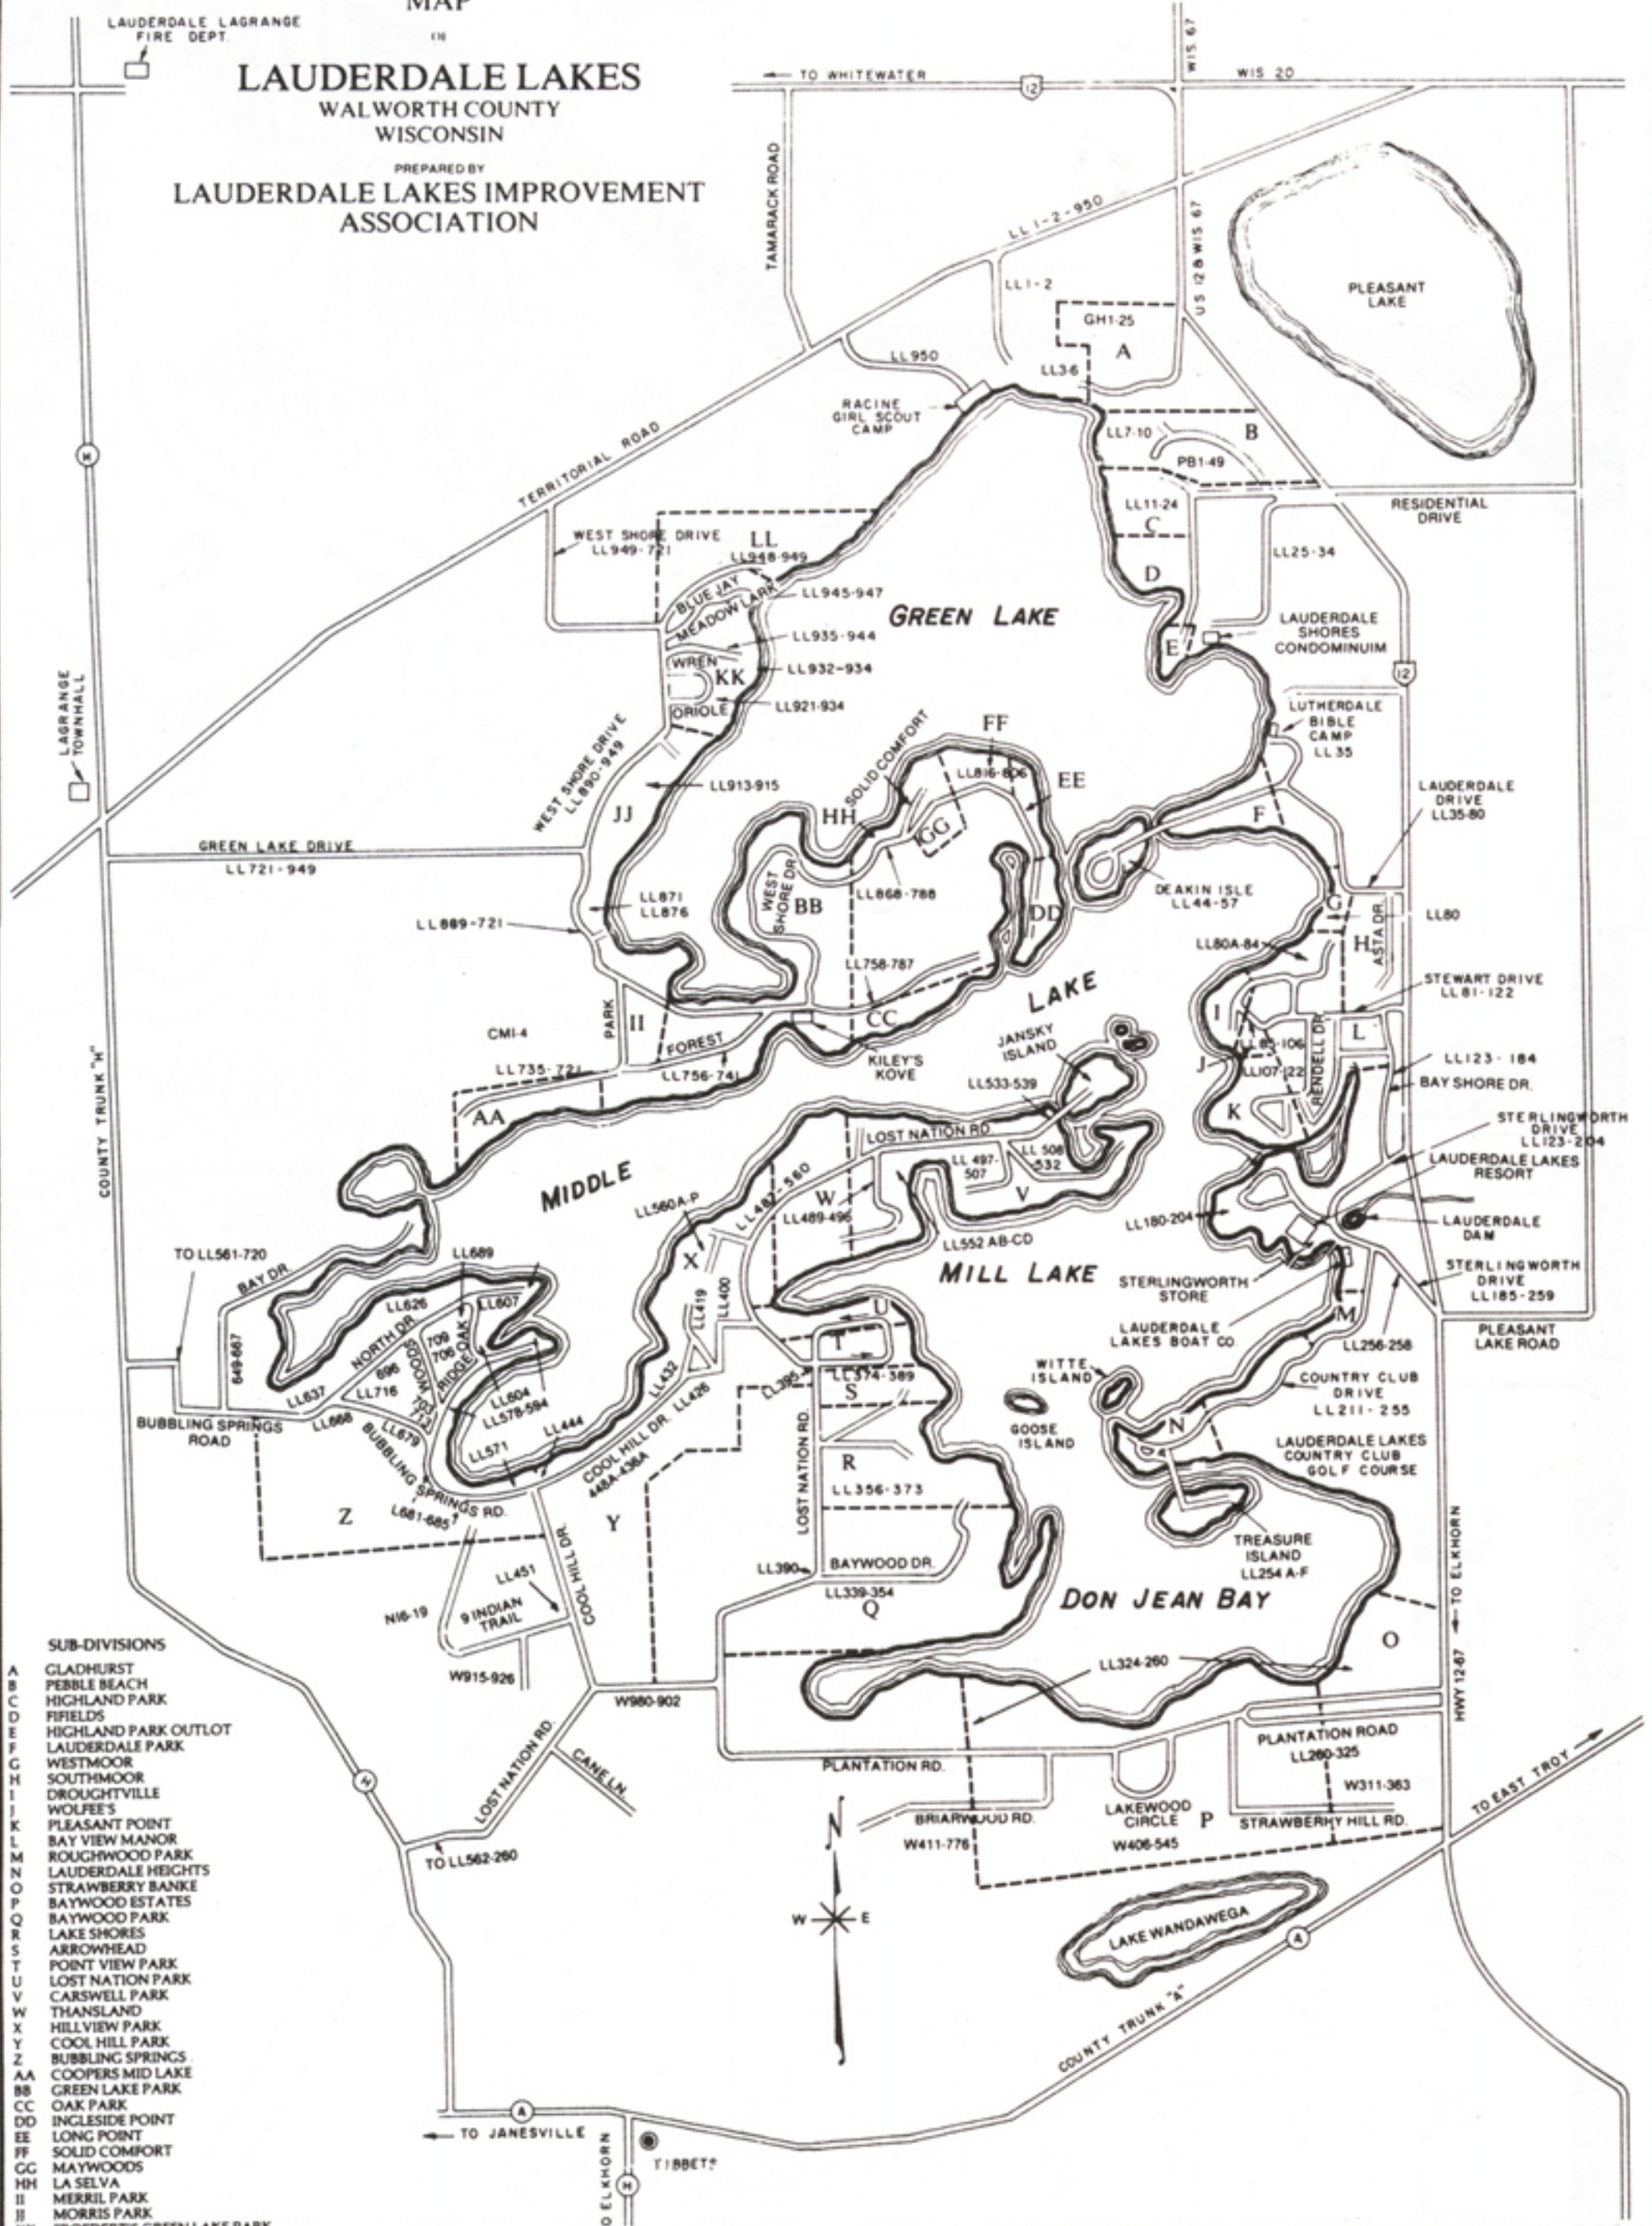

MAP

LAUDERDALE LAKES
WAL WORTH COUNTY
WISCONSIN
PREPARED BY
LAUDERDALE LAKES IMPROVEMENT
ASSOCIATION

- SUB-DIVISIONS**
- A GLADHURST
 - B PEBBLE BEACH
 - C HIGHLAND PARK
 - D FIELDS
 - E HIGHLAND PARK OUTLOT
 - F LAUDERDALE PARK
 - G WESTMOOR
 - H SOUTHMOOR
 - I DROUGHTVILLE
 - J WOLFE'S
 - K PLEASANT POINT
 - L BAY VIEW MANOR
 - M ROUGHWOOD PARK
 - N LAUDERDALE HEIGHTS
 - O STRAWBERRY BANKE
 - P BAYWOOD ESTATES
 - Q BAYWOOD PARK
 - R LAKE SHORES
 - S ARROWHEAD
 - T POINT VIEW PARK
 - U LOST NATION PARK
 - V CARSWELL PARK
 - W THANSLAND
 - X HILLVIEW PARK
 - Y COOL HILL PARK
 - Z BUBBLING SPRINGS
 - AA COOPERS MID LAKE
 - BB GREEN LAKE PARK
 - CC OAK PARK
 - DD INGLISIDE POINT
 - EE LONG POINT
 - FF SOLID COMFORT
 - GG MAYWOODS
 - HH LA SELVA
 - II MERRIL PARK
 - JJ MORRIS PARK
 - KK FROEDERT'S GREEN LAKE PARK
 - LL PROBST